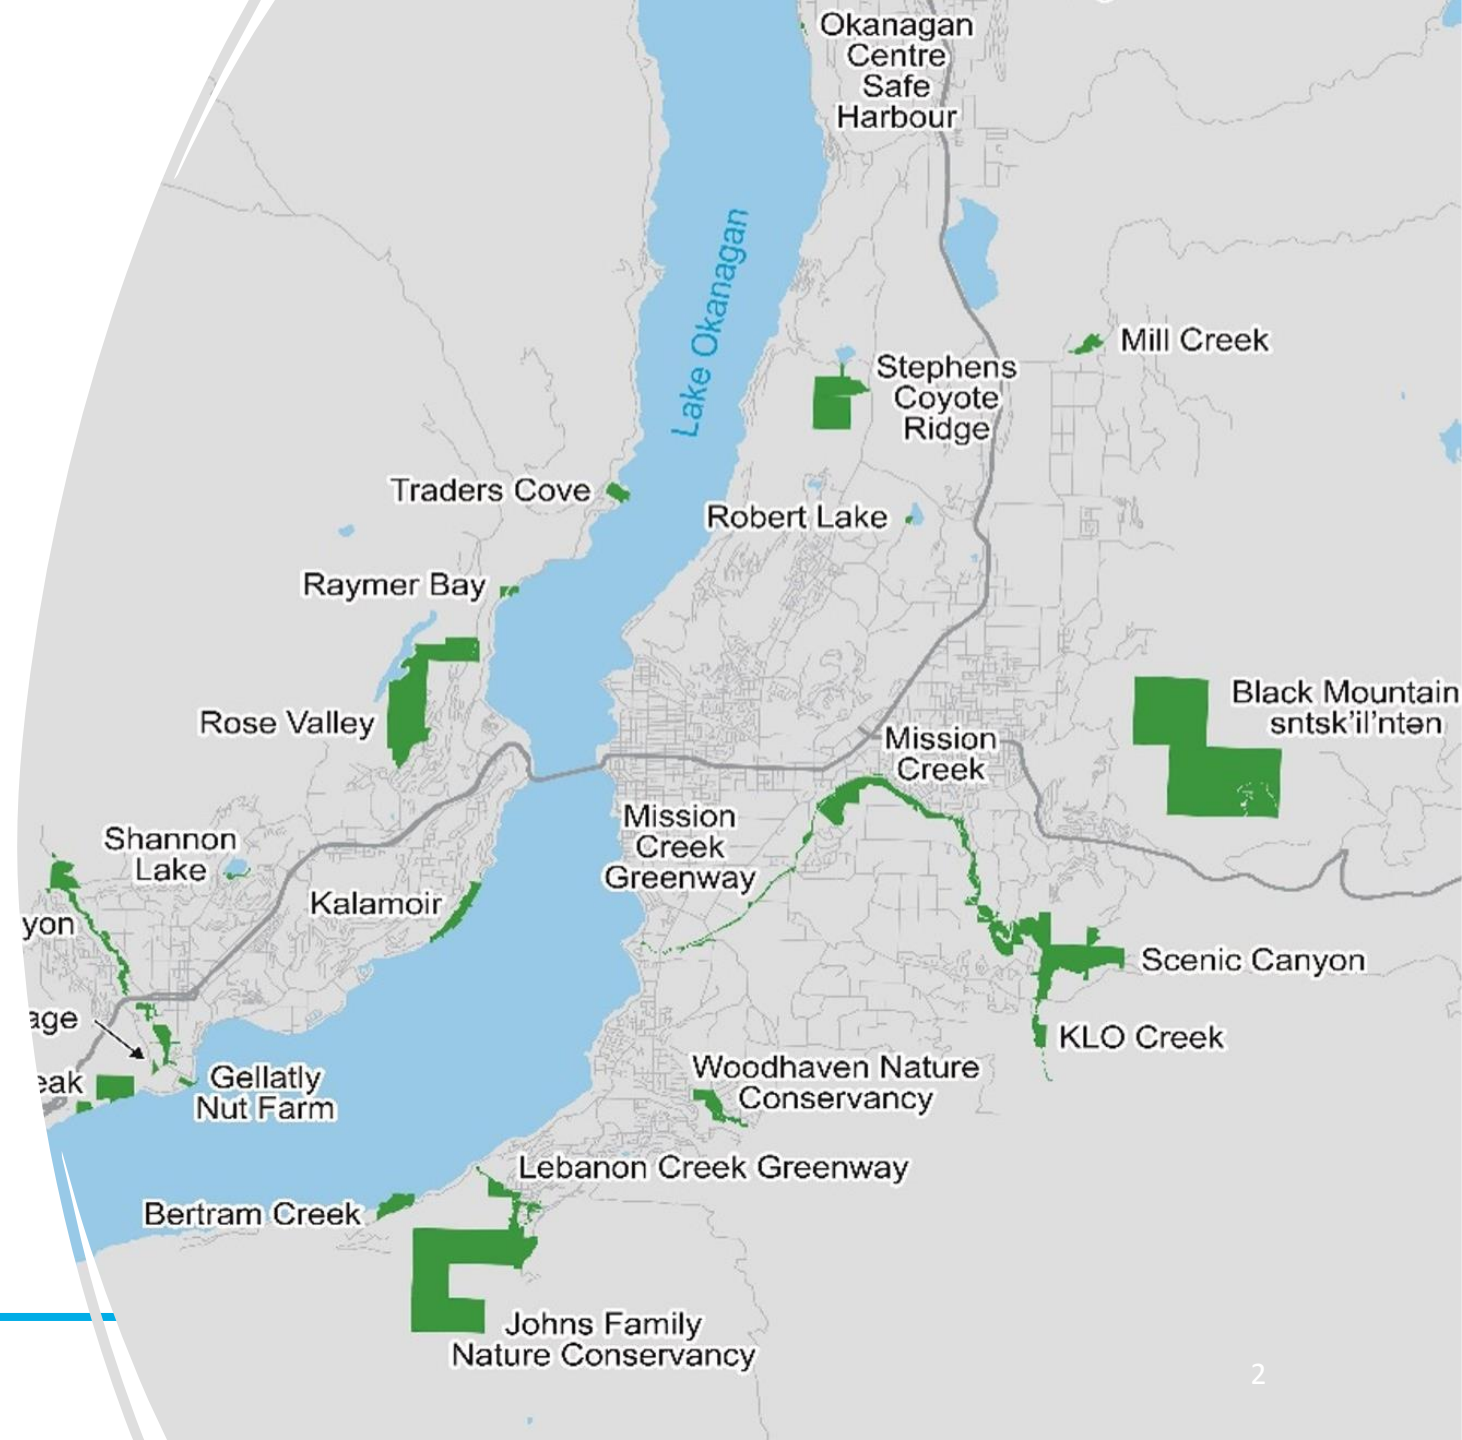

# 2022 Regional Park Visitor Services Program Update

Regional District of Central Okanagan Board Meeting

February 2, 2023

---

1450 K.L.O. Road  
Kelowna, BC, V1W 3Z4  
rdco.com

# Overall Regional Parks Stats

- 30 Regional Parks
- 2,100 hectares of parkland
- 4 classifications of parks
  - Conservation, Natural, Trails/Greenways, Recreation / Waterfront / Cultural
- 74 kilometers of trails

# Park contacts made in 2022: **36,068**

- Environmental Education: 11,794
- Roving and Point Duties: 5,870
- Events: 7,286
- Outreach Events: 856
- Recurring Programs: 7,868
- Pop-up Programs: 2,304
- EECO Visitors: 8,806
- Spring + Summer Camps: 90
- Volunteers in Parks: 1,000+ hours

# Environmental education

- 11,794 participants reached in 2022 (472 programs)
  - 5,211 children reached in 2021 (136 programs)
  - 1,054 children reached in 2020 (COVID)
  - 9,970 children reached in 2019
  - 8,781 children reached in 2018
- Environmental Education Centre for the Central Okanagan (EECO)
- In-person (99%) and virtual programs (1%)
- NEW! French language options