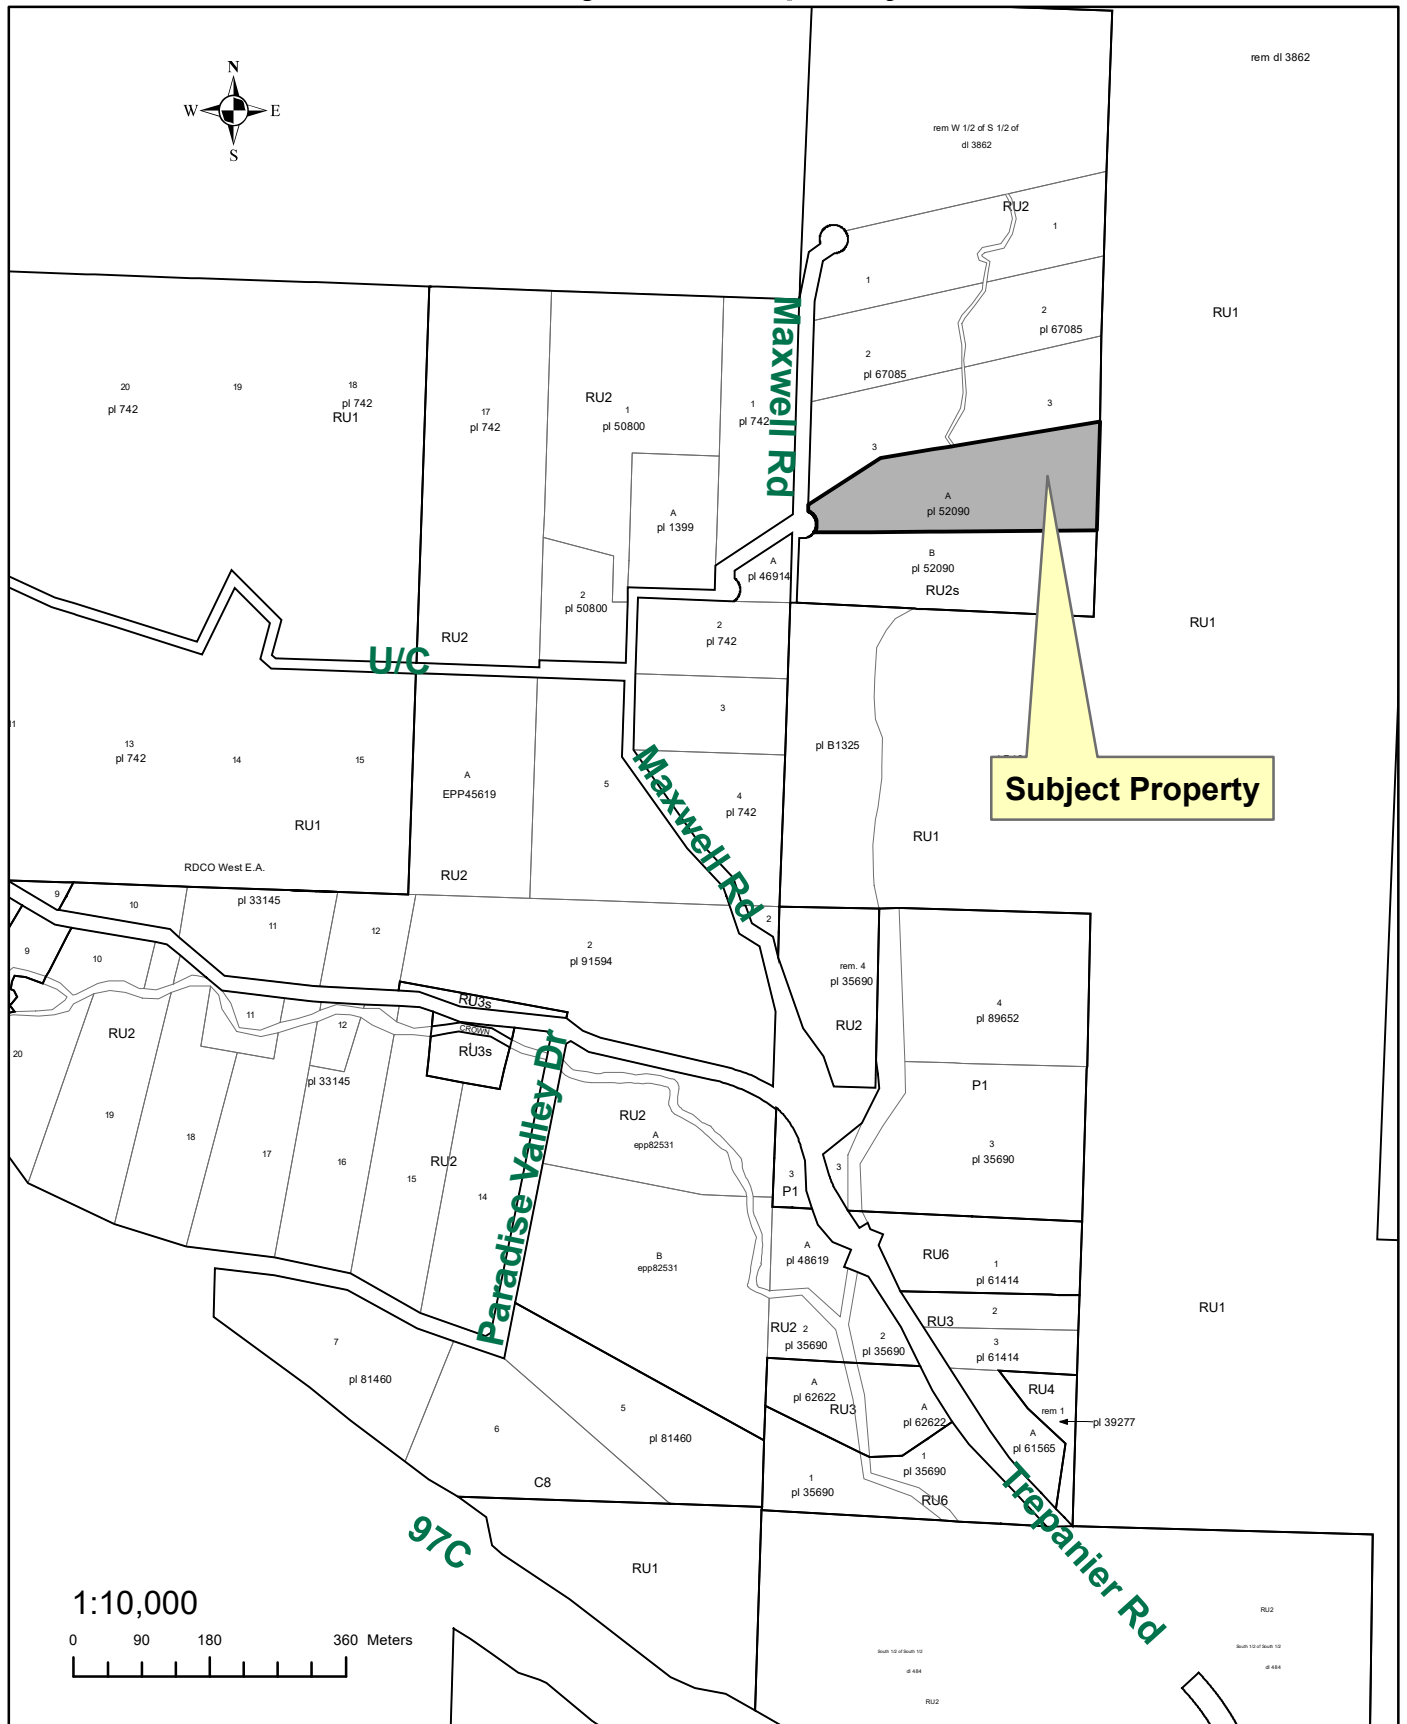

Subject Property

Date: April 1, 2020

Drawn by: JM

File: Z20/04

Lot A, DL 3862, ODYD Plan KAP52090