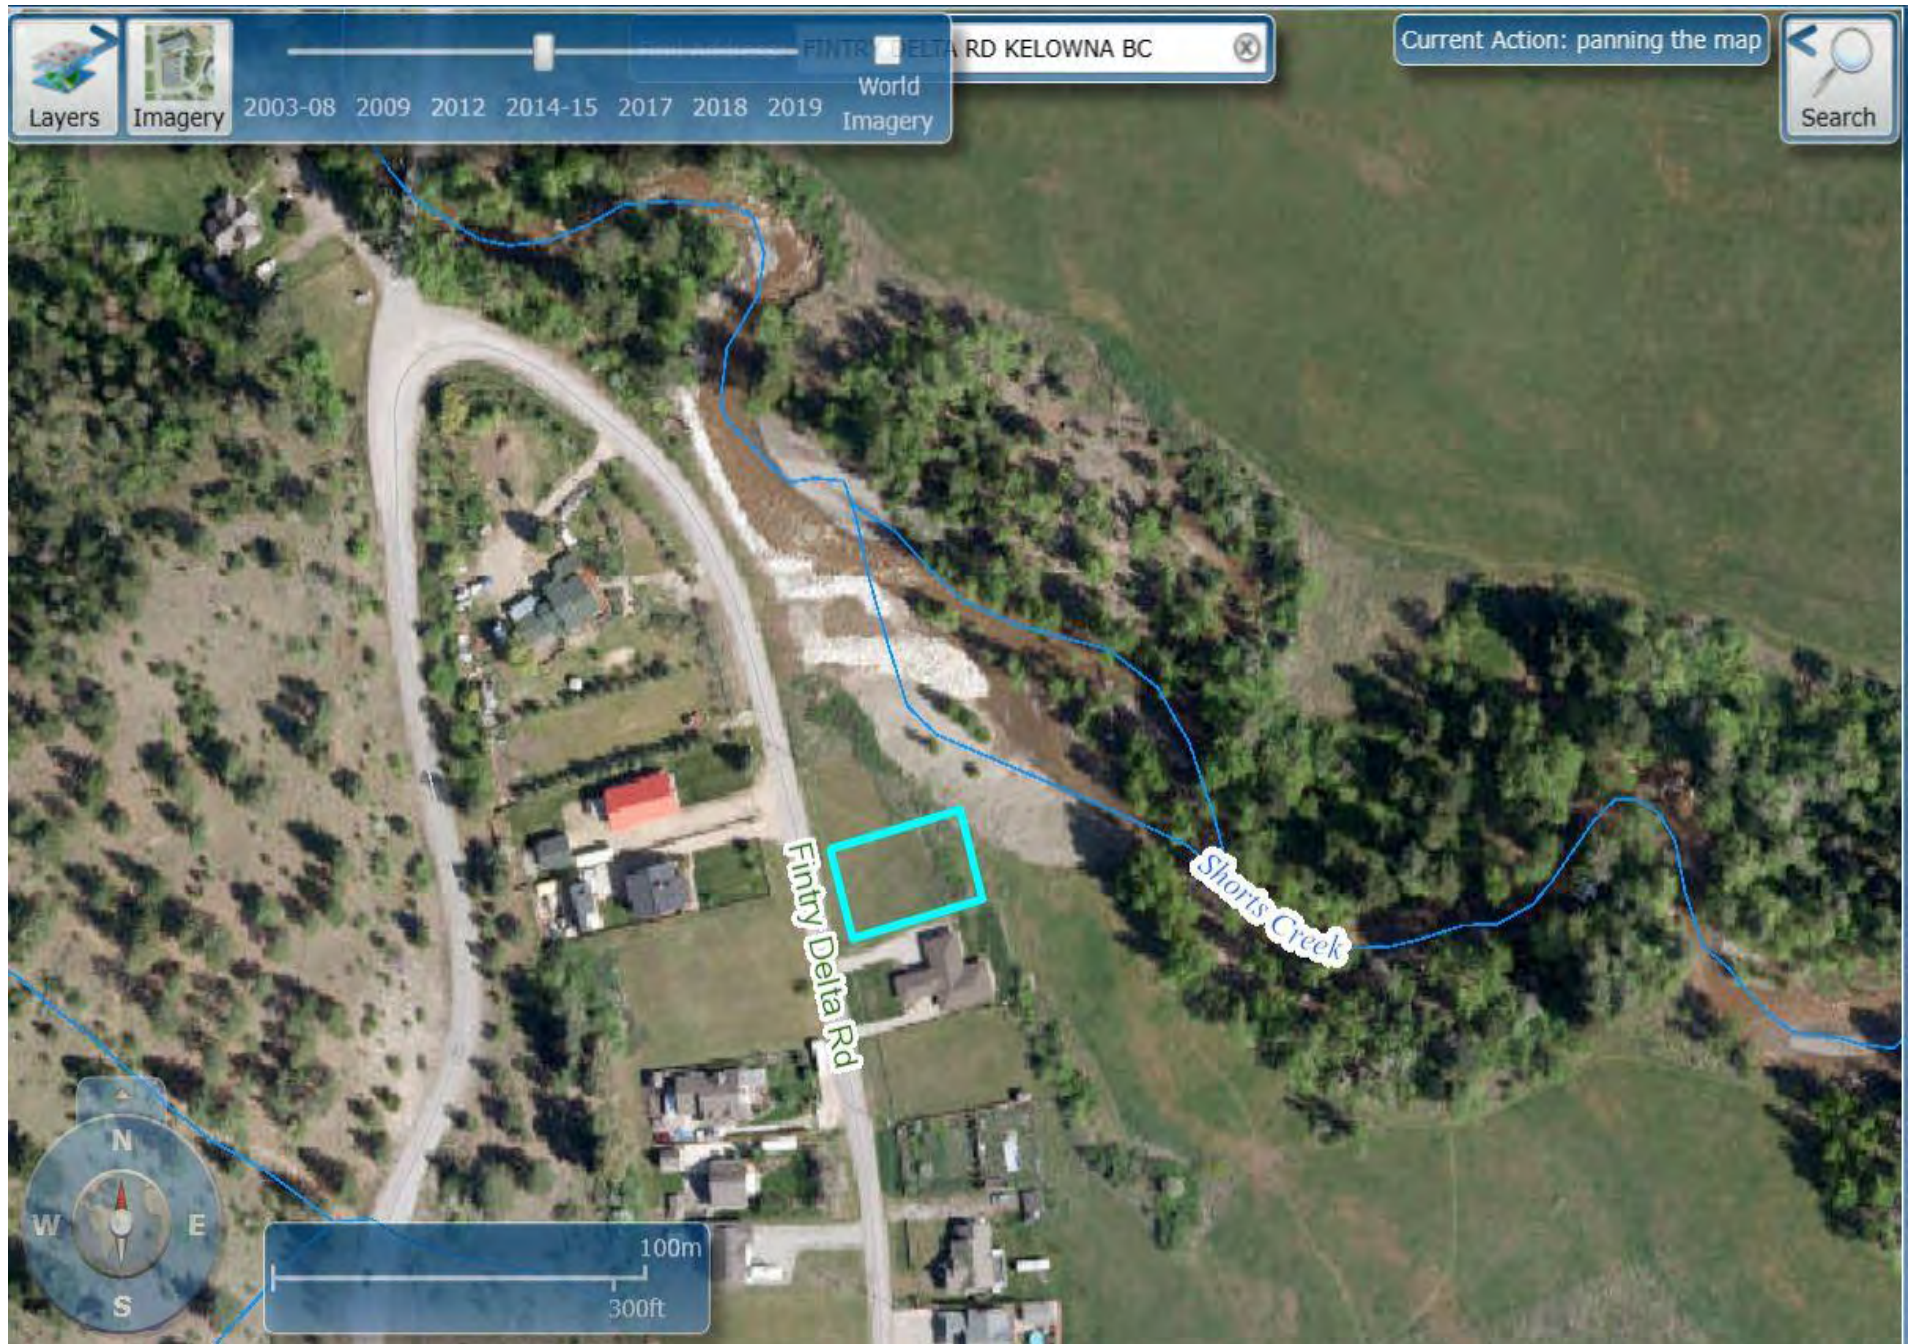

1973 Airphotos

RDCO Historical Air Photos

2009 Orthophoto Imagery (pre-erosion control works)

2015 Orthophoto Imagery (post-erosion control works)

2017 Emergency Management BC Imagery (peak of flooding)