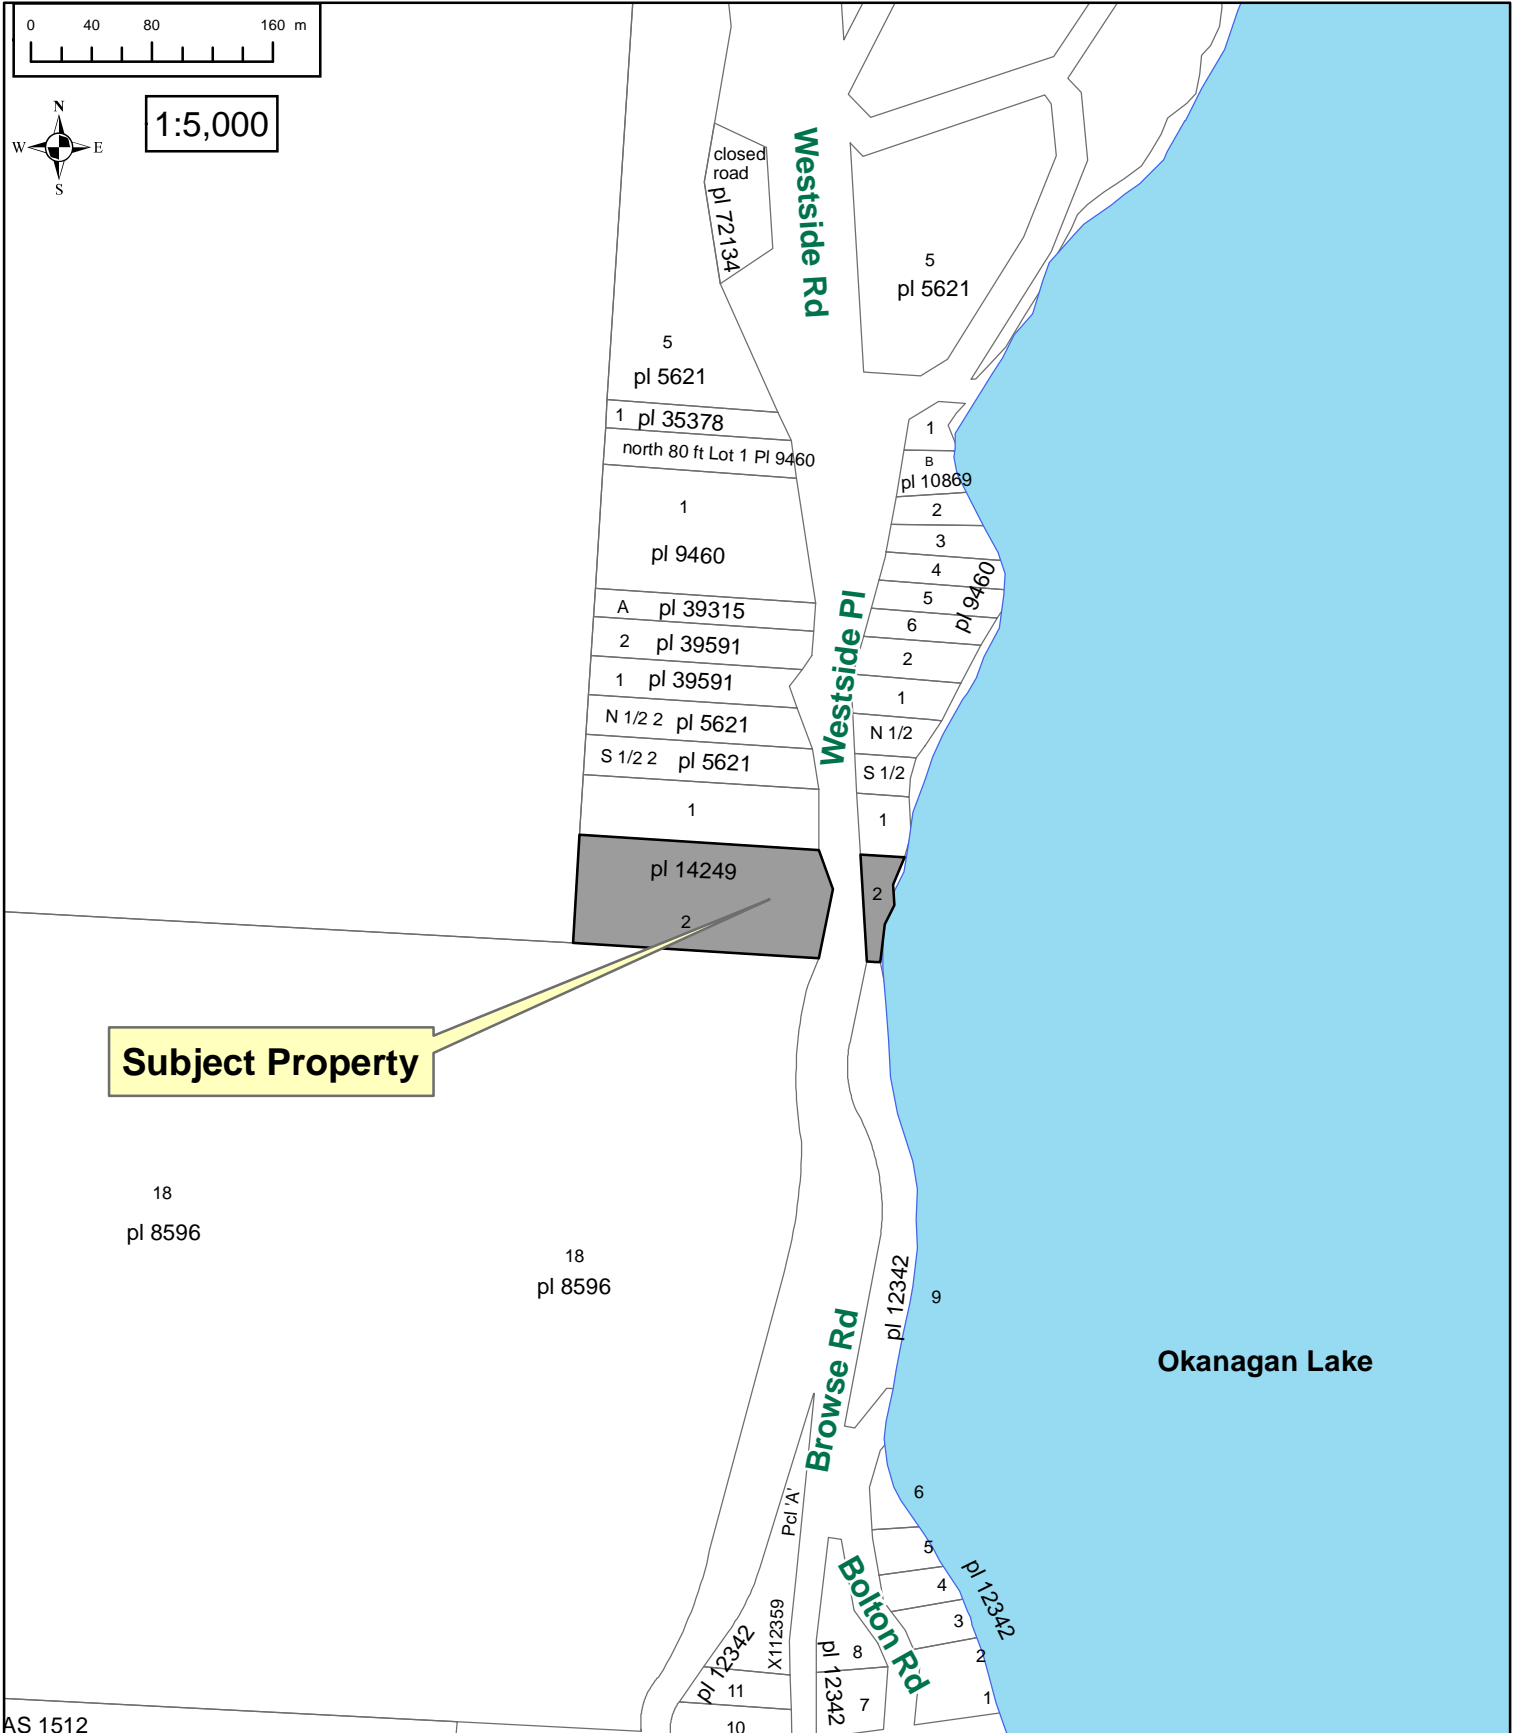

ORTHOPHOTO

SUBJECT PROPERTY

Subject Property

File: FEX-20-01

Drawn By: JM

Date: Sept. 24, 2020

Lot 2, Plan KAP14249, DL 3745,
ODYD, Except Plan KAP47451