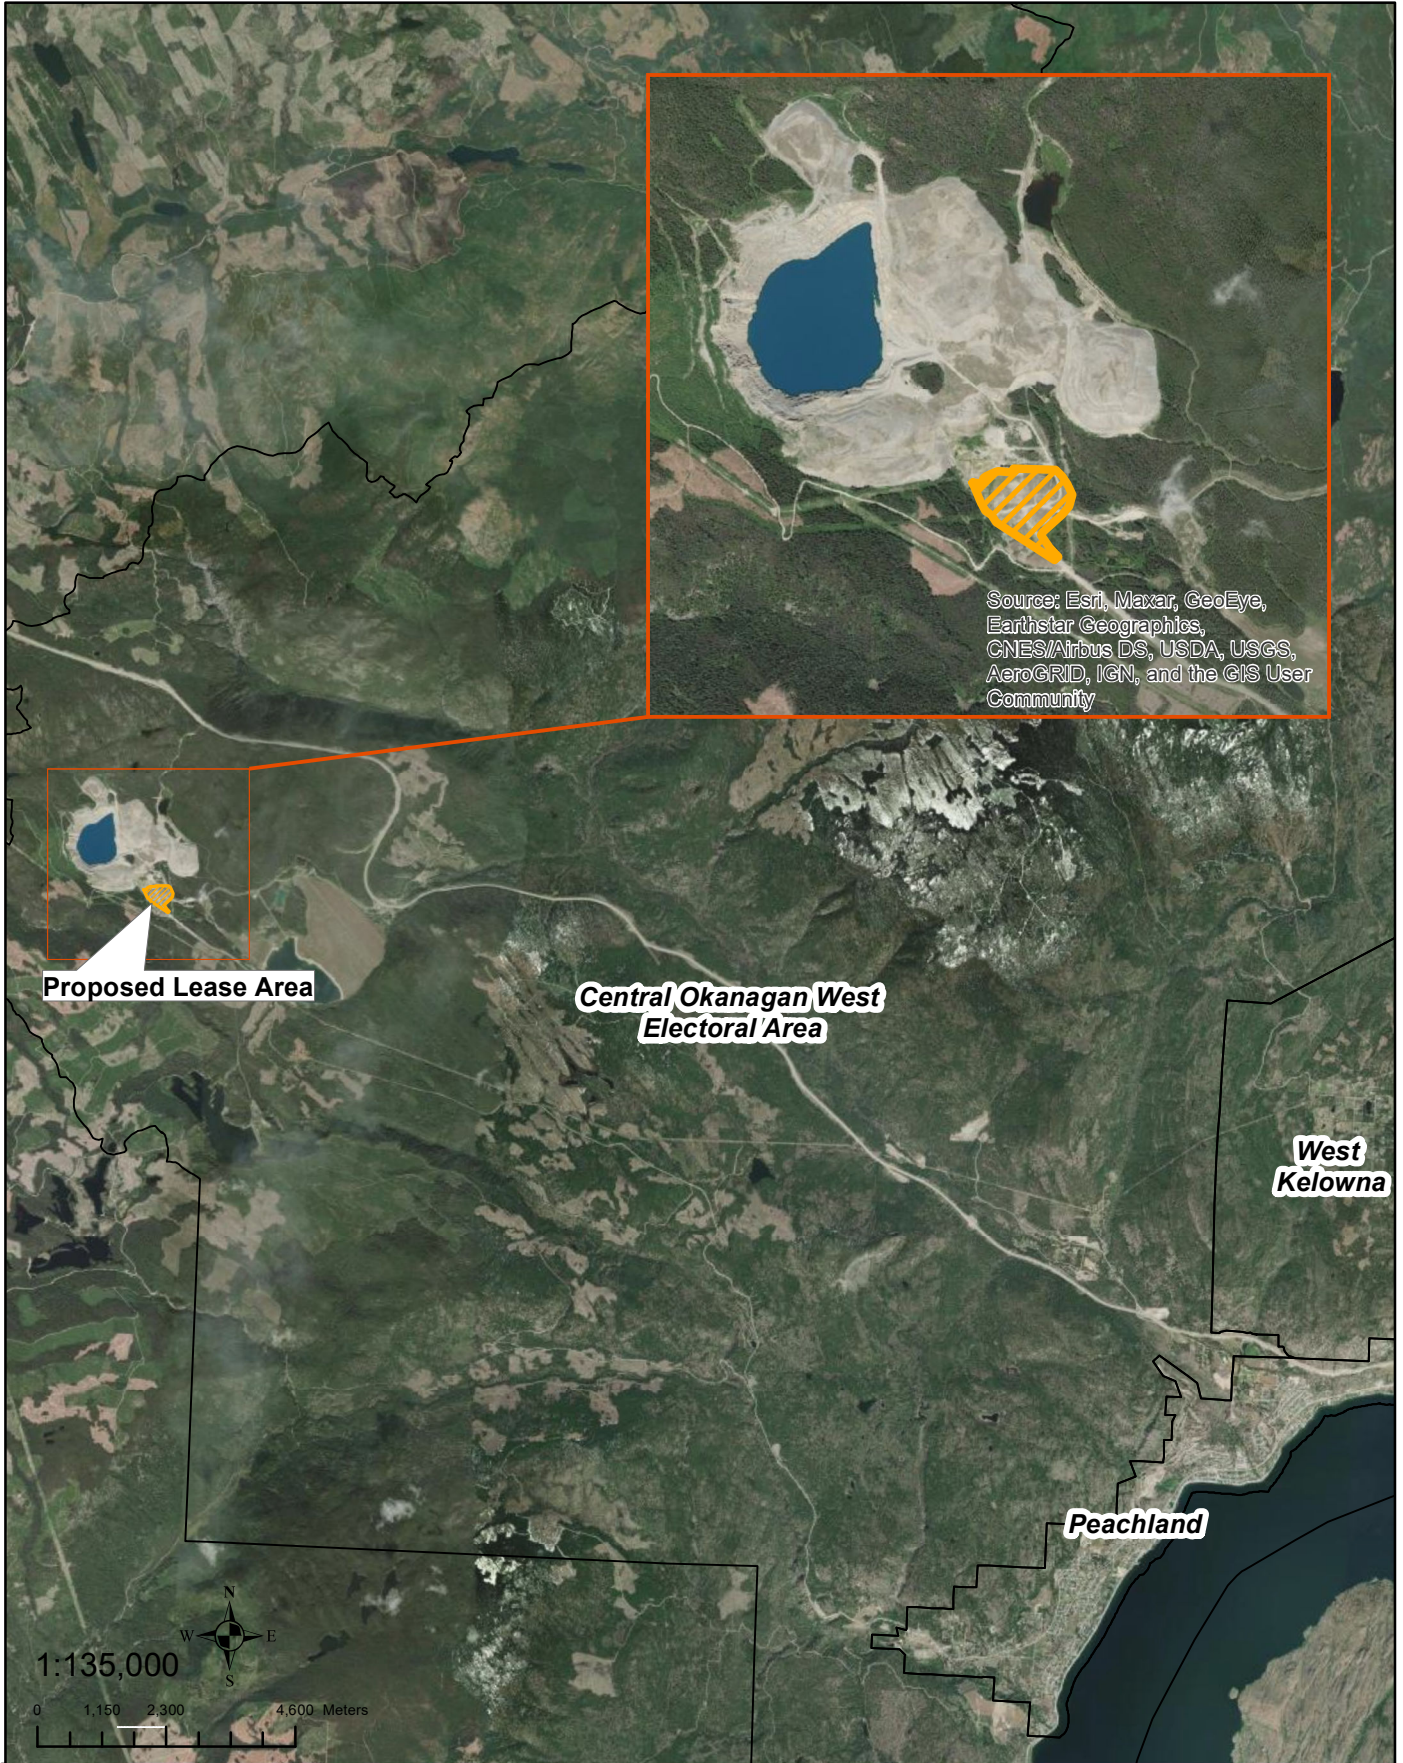

Aerial Context Map

File: CL-22-02

Drawn by: CR

March 3, 2022

That Part of District Lot 5155, being perimeter survey mineral claim, Osoyoos Division Yale District